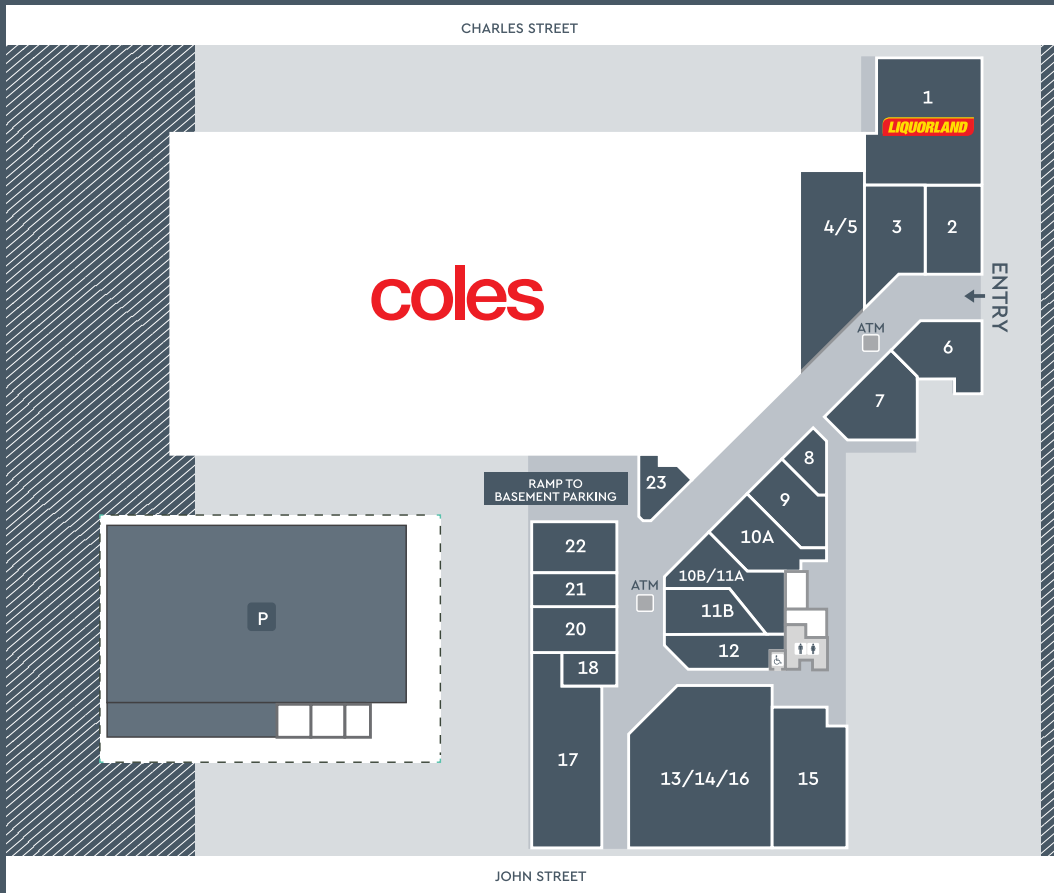

Centre Map

DIRECTORY

Major	Coles
Shop 1	Liquorland
Shop 2	Kevin's Kitchen
Shop 3	Costi's Famous Seafood
Shop 4/5	Warners Bay Newsagency
Shop 6	Henny Penny
Shop 7	East Coast Meats
Shop 8	Toto Sushi
Shop 9	Bakers Delight
Shop 10A	Michel's Patisserie
Shop 11B	Star Nails and Beauty
Shop 13/14/16	Guardian Pharmacy
Shop 15	Commonwealth Bank
Shop 17	Hot Bargain
Shop 18	Barber Collective Co
Shop 20	Rose-Ay Clothing
Shop 21	Vitology
Shop 22	Ian Emslie Optometrist
Shop 23	CTC
ATM 1	Greater Bank
ATM 2	ATMx